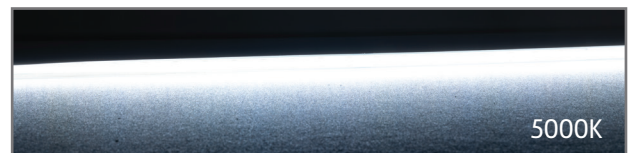

PLEX-COB-20-IP67

COB True Dotless LED Strip

Description

The PLEX-COB series of LED strip incorporates the latest in LED COB chip technology, with true dotless appearance utilising 640 LEDs per metre. Operating on 24V DC allows for less resistive heat and longer run lengths. Choose from IP54 Indoor Strip including wet areas, or for waterproof installations, the IP67 Strip with silicon coating. Longer areas of weldless joints provide a more reliable solution avoiding breaks in continuity. A range of wattage per metre options from 5W, 10W, 15W and 20W covers all desirable light output levels for your desired area. High CRI90 chips provide excellent colour rendering while providing a smooth and seamless linear lighting for a clean and minimalistic look. The PLEX-COB series come with a choice of single colour 3000K Warm White, 4000K Neutral White and 5000K White for your residential or commercial linear lighting project applications. A comprehensive range of optional accessories including fast fix connectors, and L-joint connectors are available for complex installations. Ideal for kitchens, bathrooms, laundry, bars, restaurants, and all indoor highlighting applications.

Specification Features

Input Voltage:	24V DC
Per Metre Power (W):	20W
IP rating (IP):	IP67
Per Metre Lumen Output (lm):	Warm White 3000K - 1520lm Neutral White 4000K - 1700lm White 5000K - 1700lm
LED type:	COB - 640 LED Per Metre
CCT:	3000K - 4000K - 5000K
CRI:	≥90
Beam angle (°):	180°
Dimmable:	Yes**
Lifespan (hrs):	50,000hrs
Wiring:	Parallel
Cutting Increment/Sections:	25mm
Requires:	24V DC Constant Voltage LED Driver

* With the use of Domus drivers.

* All LED strip must be installed on an aluminium heat sink, failure to do so WILL VOID WARRANTY.