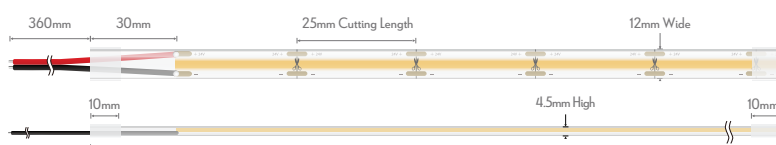

PLEX-COB-20-IP67

COB True Dotless LED Strip

Description

The PLEX-COB series of LED strip incorporates the latest in LED COB chip technology, with true dotless appearance utilising 640 LEDs per metre. Operating on 24V DC allows for less resistive heat and longer run lengths. Choose from IP54 Indoor Strip including wet areas, or for waterproof installations, the IP67 Strip with silicon coating. Longer areas of weldless joints provide a more reliable solution avoiding breaks in continuity. A range of wattage per metre options from 5W, 10W, 15W and 20W covers all desirable light output levels for your desired area. High CRI90 chips provide excellent colour rendering while providing a smooth and seamless linear lighting for a clean and minimalistic look. The PLEX-COB series come with a choice of single colour 3000K Warm White, 4000K Neutral White and 5000K White for your residential or commercial linear lighting project applications. A comprehensive range of optional accessories including fast fix connectors, and L-joint connectors are available for complex installations. Ideal for kitchens, bathrooms, laundry, bars, restaurants, and all indoor highlighting applications.

Specification Features

Input Voltage:	24V DC
Per Metre Power (W):	20W
IP rating (IP):	IP67
Per Metre Lumen Output (lm):	Warm White 3000K - 1520lm Neutral White 4000K - 1700lm White 5000K - 1700lm
LED type:	COB - 640 LED Per Metre
CCT:	3000K - 4000K - 5000K
CRI:	≥90
Beam angle (°):	180°
Dimmable:	Yes**
Lifespan (hrs):	50,000hrs
Wiring:	Parallel
Cutting Increment/Sections:	25mm
Requires:	24V DC Constant Voltage LED Driver

Item No.	Variant			CCT
	Per Mt	20M	50M	
PLEX-COB-20-IP67	24051	24065	24079	3000K
	24052	24066	24080	4000K
	24053	24067	24081	5000K

Max Run Length: 3M